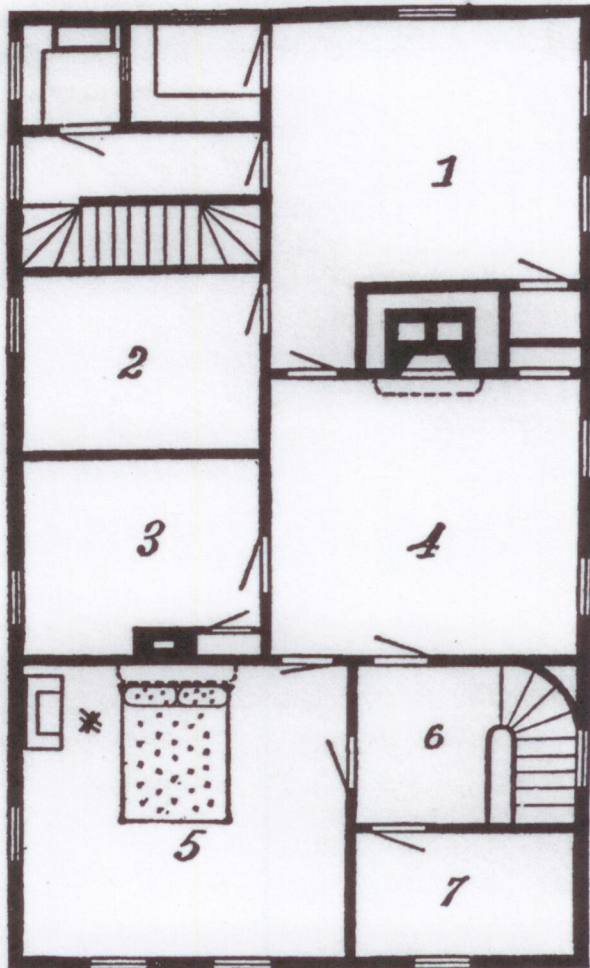

From Porter's *Fall River Tragedy*

GROUND FLOOR, BORDEN HOUSE

Mr. Borden was killed on the couch in the sitting room

From Porter's *Fall River Tragedy*

SECOND FLOOR, BORDEN HOUSE

- | | |
|--------------------------------|--|
| 1. Mr. and Mrs. Borden's room | 5. Guest room, in which Mrs. Borden was killed |
| 2. Mrs. Borden's dressing room | 6. Landing at head of stairs |
| 3. Miss Emma's room | 7. Dress closet |
| 4. Miss Lizzie's room | |